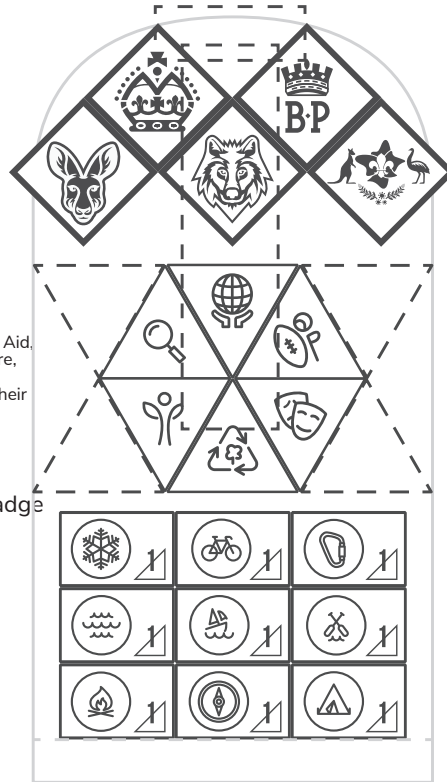

Uniform Layout for Youth Members

Name Tapes

District / Region Badge

Scouts4SDGs
(Earth Tribe, Scouts of the World)

Additional Awards
(Camper, Duke of Edinburgh, First Aid, International Ambassador, Landcare, Mental Health First Aid, Personal Development, Pilot Wings, SES, Their Service, Our Heritage, Unit Management, Walkabout)

Introduction to Section Badges

Right Sleeve
MY IDENTITY

Rover Scout Knot & Bar (Dashed)

Peak Award Badges

Special Interest Area Badges

Outdoor Adventure Skills Badges

Left Sleeve
MY JOURNEY

Unit Role Identification
(Patrol Leader, Assistant Patrol Leader)